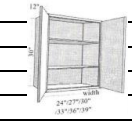

W301524	30" x 15" x 24" Wall Cabinet		$0.00	$	-	
W331224	33" x 12" x 24" Wall Cabinet		$0.00	$	-	
W331524	33" x 15" x 24" Wall Cabinet		$0.00	$	-	
W331824	33" x 18" x 24" Wall Cabinet		$0.00	$	-	
W332224	33" x 22" x 24" Wall Cabinet		$0.00	$	-	
W332424	33" x 24" x 24" Wall Cabinet		$0.00	$	-	
W361224	36" x 12" x 24" Wall Cabinet		$0.00	$	-	
W361524	36" x 15" x 24" Wall Cabinet		$0.00	$	-	
W361824	36" x 18" x 24" Wall Cabinet		$0.00	$	-	
W362224	36" x 22" x 24" Wall Cabinet		$0.00	$	-	
W362424	36" x 24" x 24" Wall Cabinet		$0.00	$	-	
Wall Blind Corner Cabinet - Single Door						
WBC2430	24" x 30" Wall Blind Corner Cabinet		$0.00	$	-	
WBC2730	27" x 30" Wall Blind Corner Cabinet		$0.00	$	-	
WBC3030	30" x 30" Wall Blind Corner Cabinet		$0.00	$	-	
WBC2740	27" x 40" Wall Blind Corner Cabinet		$0.00	$	-	
WBC3040	30" x 40" Wall Blind Corner Cabinet		$0.00	$	-	
			$0.00			
Wall Glass Cabinet - Single Door			$0.00			
W1530GD	15" x 30" Wall Glass Door Cabinet		$0.00	$	-	
W1830GD	18" x 30" Wall Glass Door Cabinet		$0.00	$	-	
W2130GD	21" x 30" Wall Glass Door Cabinet		$0.00	$	-	
W3022GD	30" x 22" Wall Glass Door Cabinet		$0.00	$	-	
W3024GD	30" x 24" Wall Glass Door Cabinet		$0.00	$	-	
W3322GD	33" x 22" Wall Glass Door Cabinet		$0.00	$	-	
W3622GD	36" x 22" Wall Glass Door Cabinet		$0.00	$	-	
Wall Glass Cabinet - Double Door			$0.00			
W2430GD	24" x 30" Wall Glass Door Cabinet		$0.00	$	-	
W2730GD	27" x 30" Wall Glass Door Cabinet		$0.00	$	-	
W3030GD	30" x 30" Wall Glass Door Cabinet		$0.00	$	-	
W3330GD	33" x 30" Wall Glass Door Cabinet		$0.00	$	-	
W3630GD	36" x 30" Wall Glass Door Cabinet		$0.00	$	-	
			$0.00			
Wall Glass Cabinet - Single Door			$0.00			
W1540GD	15" x 40" Wall Glass Door Cabinet		$0.00	$	-	
W1840GD	18" x 40" Wall Glass Door Cabinet		$0.00	$	-	
W2140GD	21" x 40" Wall Glass Door Cabinet		$0.00	$	-	
			$0.00			
			$0.00			
Wall Glass Cabinet - Double Door			$0.00			
W2440GD	24" x 40" Wall Glass Door Cabinet		$0.00	$	-	
W2740GD	27" x 40" Wall Glass Door Cabinet		$0.00	$	-	
W3040GD	30" x 40" Wall Glass Door Cabinet		$0.00	$	-	
W3340GD	33" x 40" Wall Glass Door Cabinet		$0.00	$	-	
W3640GD	36" x 40" Wall Glass Door Cabinet		$0.00	$	-	
			$0.00			
Wall End Shelf			$0.00			
WES0930LR	Wall End Shelf 9" x 30"		$0.00	$	-	
WES1230LR	Wall End Shelf 12" x 30"		$0.00	$	-	
WES0940LR	Wall End Shelf 9" x 40"		$0.00	$	-	
WES1240LR	Wall End Shelf 12" x 40"		$0.00	$	-	
			$0.00			
			$0.00			
			$0.00			
Wall Diagonal Corner Cabinet			$0.00			
CW2430	24" x 30" Wall Corner Cabinet		$196.35	$	-	
CW2436	24" x 36" Wall Corner Cabinet		$222.51	$	-	
CW2440	24" x 42" Wall Corner Cabinet		$255.26	$	-	
			$0.00			
			$0.00			
Tall Pantry - Single Oven			$0.00			
OVD3084-S	30" x 84" Single Oven Cabinet		$0.00	$	-	
OVD3384-S	33" x 84" Single Oven Cabinet		$0.00	$	-	
OVD3684-S	36" x 84" Single Oven Cabinet		$0.00	$	-	
			$0.00			
			$0.00			
Tall Pantry - Double Oven			$0.00			
OVD3084-D	30" x 84" Double Oven Cabinet		$0.00	$	-	
OVD3384-D	33" x 84" Double Oven Cabinet		$0.00	$	-	
OVD3684-D	36" x 84" Double Oven Cabinet		$0.00	$	-	
OVD3694-D	36" x 94" Double Oven Cabinet		$0.00	$	-	
			$0.00			
			$0.00			
Tall Pantry - Single Door			$0.00			
WP1884	18" x 84" Wall Pantry		$483.71	$	-