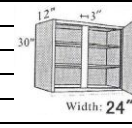

W301524	30" x 15" x 24" Wall Cabinet		$0.00	$	-	
W331224	33" x 12" x 24" Wall Cabinet		$0.00	$	-	
W331524	33" x 15" x 24" Wall Cabinet		$0.00	$	-	
W331824	33" x 18" x 24" Wall Cabinet		$0.00	$	-	
W332224	33" x 22" x 24" Wall Cabinet		$0.00	$	-	
W332424	33" x 24" x 24" Wall Cabinet		$0.00	$	-	
W361224	36" x 12" x 24" Wall Cabinet		$0.00	$	-	
W361524	36" x 15" x 24" Wall Cabinet		$0.00	$	-	
W361824	36" x 18" x 24" Wall Cabinet		$0.00	$	-	
W362224	36" x 22" x 24" Wall Cabinet		$0.00	$	-	
W362424	36" x 24" x 24" Wall Cabinet		$0.00	$	-	
Wall Blind Corner Cabinet - Single Door						
WBC2430	24" x 30" Wall Blind Corner Cabinet		$0.00	$	-	
WBC2730	27" x 30" Wall Blind Corner Cabinet		$0.00	$	-	
WBC3030	30" x 30" Wall Blind Corner Cabinet		$0.00	$	-	
WBC2740	27" x 40" Wall Blind Corner Cabinet		$0.00	$	-	
WBC3040	30" x 40" Wall Blind Corner Cabinet		$0.00	$	-	
			$0.00			
Wall Glass Cabinet - Single Door			$0.00			
W1530GD	15" x 30" Wall Glass Door Cabinet		$0.00	$	-	
W1830GD	18" x 30" Wall Glass Door Cabinet		$0.00	$	-	
W2130GD	21" x 30" Wall Glass Door Cabinet		$0.00	$	-	
W3022GD	30" x 22" Wall Glass Door Cabinet		$0.00	$	-	
W3024GD	30" x 24" Wall Glass Door Cabinet		$0.00	$	-	
W3322GD	33" x 22" Wall Glass Door Cabinet		$0.00	$	-	
W3622GD	36" x 22" Wall Glass Door Cabinet		$0.00	$	-	
Wall Glass Cabinet - Double Door			$0.00			
W2430GD	24" x 30" Wall Glass Door Cabinet		$0.00	$	-	
W2730GD	27" x 30" Wall Glass Door Cabinet		$0.00	$	-	
W3030GD	30" x 30" Wall Glass Door Cabinet		$0.00	$	-	
W3330GD	33" x 30" Wall Glass Door Cabinet		$0.00	$	-	
W3630GD	36" x 30" Wall Glass Door Cabinet		$0.00	$	-	
			$0.00			
Wall Glass Cabinet - Single Door			$0.00			
W1540GD	15" x 40" Wall Glass Door Cabinet		$0.00	$	-	
W1840GD	18" x 40" Wall Glass Door Cabinet		$0.00	$	-	
W2140GD	21" x 40" Wall Glass Door Cabinet		$0.00	$	-	
			$0.00			
			$0.00			
Wall Glass Cabinet - Double Door			$0.00			
W2440GD	24" x 40" Wall Glass Door Cabinet		$0.00	$	-	
W2740GD	27" x 40" Wall Glass Door Cabinet		$0.00	$	-	
W3040GD	30" x 40" Wall Glass Door Cabinet		$0.00	$	-	
W3340GD	33" x 40" Wall Glass Door Cabinet		$0.00	$	-	
W3640GD	36" x 40" Wall Glass Door Cabinet		$0.00	$	-	
			$0.00			
Wall End Shelf			$0.00			
WES0930LR	Wall End Shelf 9" x 30"		$0.00	$	-	
WES1230LR	Wall End Shelf 12" x 30"		$0.00	$	-	
WES0940LR	Wall End Shelf 9" x 40"		$0.00	$	-	
WES1240LR	Wall End Shelf 12" x 40"		$0.00	$	-	
			$0.00			
			$0.00			
			$0.00			
Wall Diagonal Corner Cabinet			$0.00			
CW2430	24" x 30" Wall Corner Cabinet		$196.35	$	-	
CW2436	24" x 36" Wall Corner Cabinet		$222.51	$	-	
CW2440	24" x 42" Wall Corner Cabinet		$255.26	$	-	
			$0.00			
			$0.00			
Tall Pantry - Single Oven			$0.00			
OVD3084-S	30" x 84" Single Oven Cabinet		$0.00	$	-	
OVD3384-S	33" x 84" Single Oven Cabinet		$0.00	$	-	
OVD3684-S	36" x 84" Single Oven Cabinet		$0.00	$	-	
			$0.00			
			$0.00			
Tall Pantry - Double Oven			$0.00			
OVD3084-D	30" x 84" Double Oven Cabinet		$0.00	$	-	
OVD3384-D	33" x 84" Double Oven Cabinet		$0.00	$	-	
OVD3684-D	36" x 84" Double Oven Cabinet		$0.00	$	-	
OVD3694-D	36" x 94" Double Oven Cabinet		$0.00	$	-	
			$0.00			
			$0.00			
Tall Pantry - Single Door			$0.00			
WP1884	18" x 84" Wall Pantry		$483.71	$	-